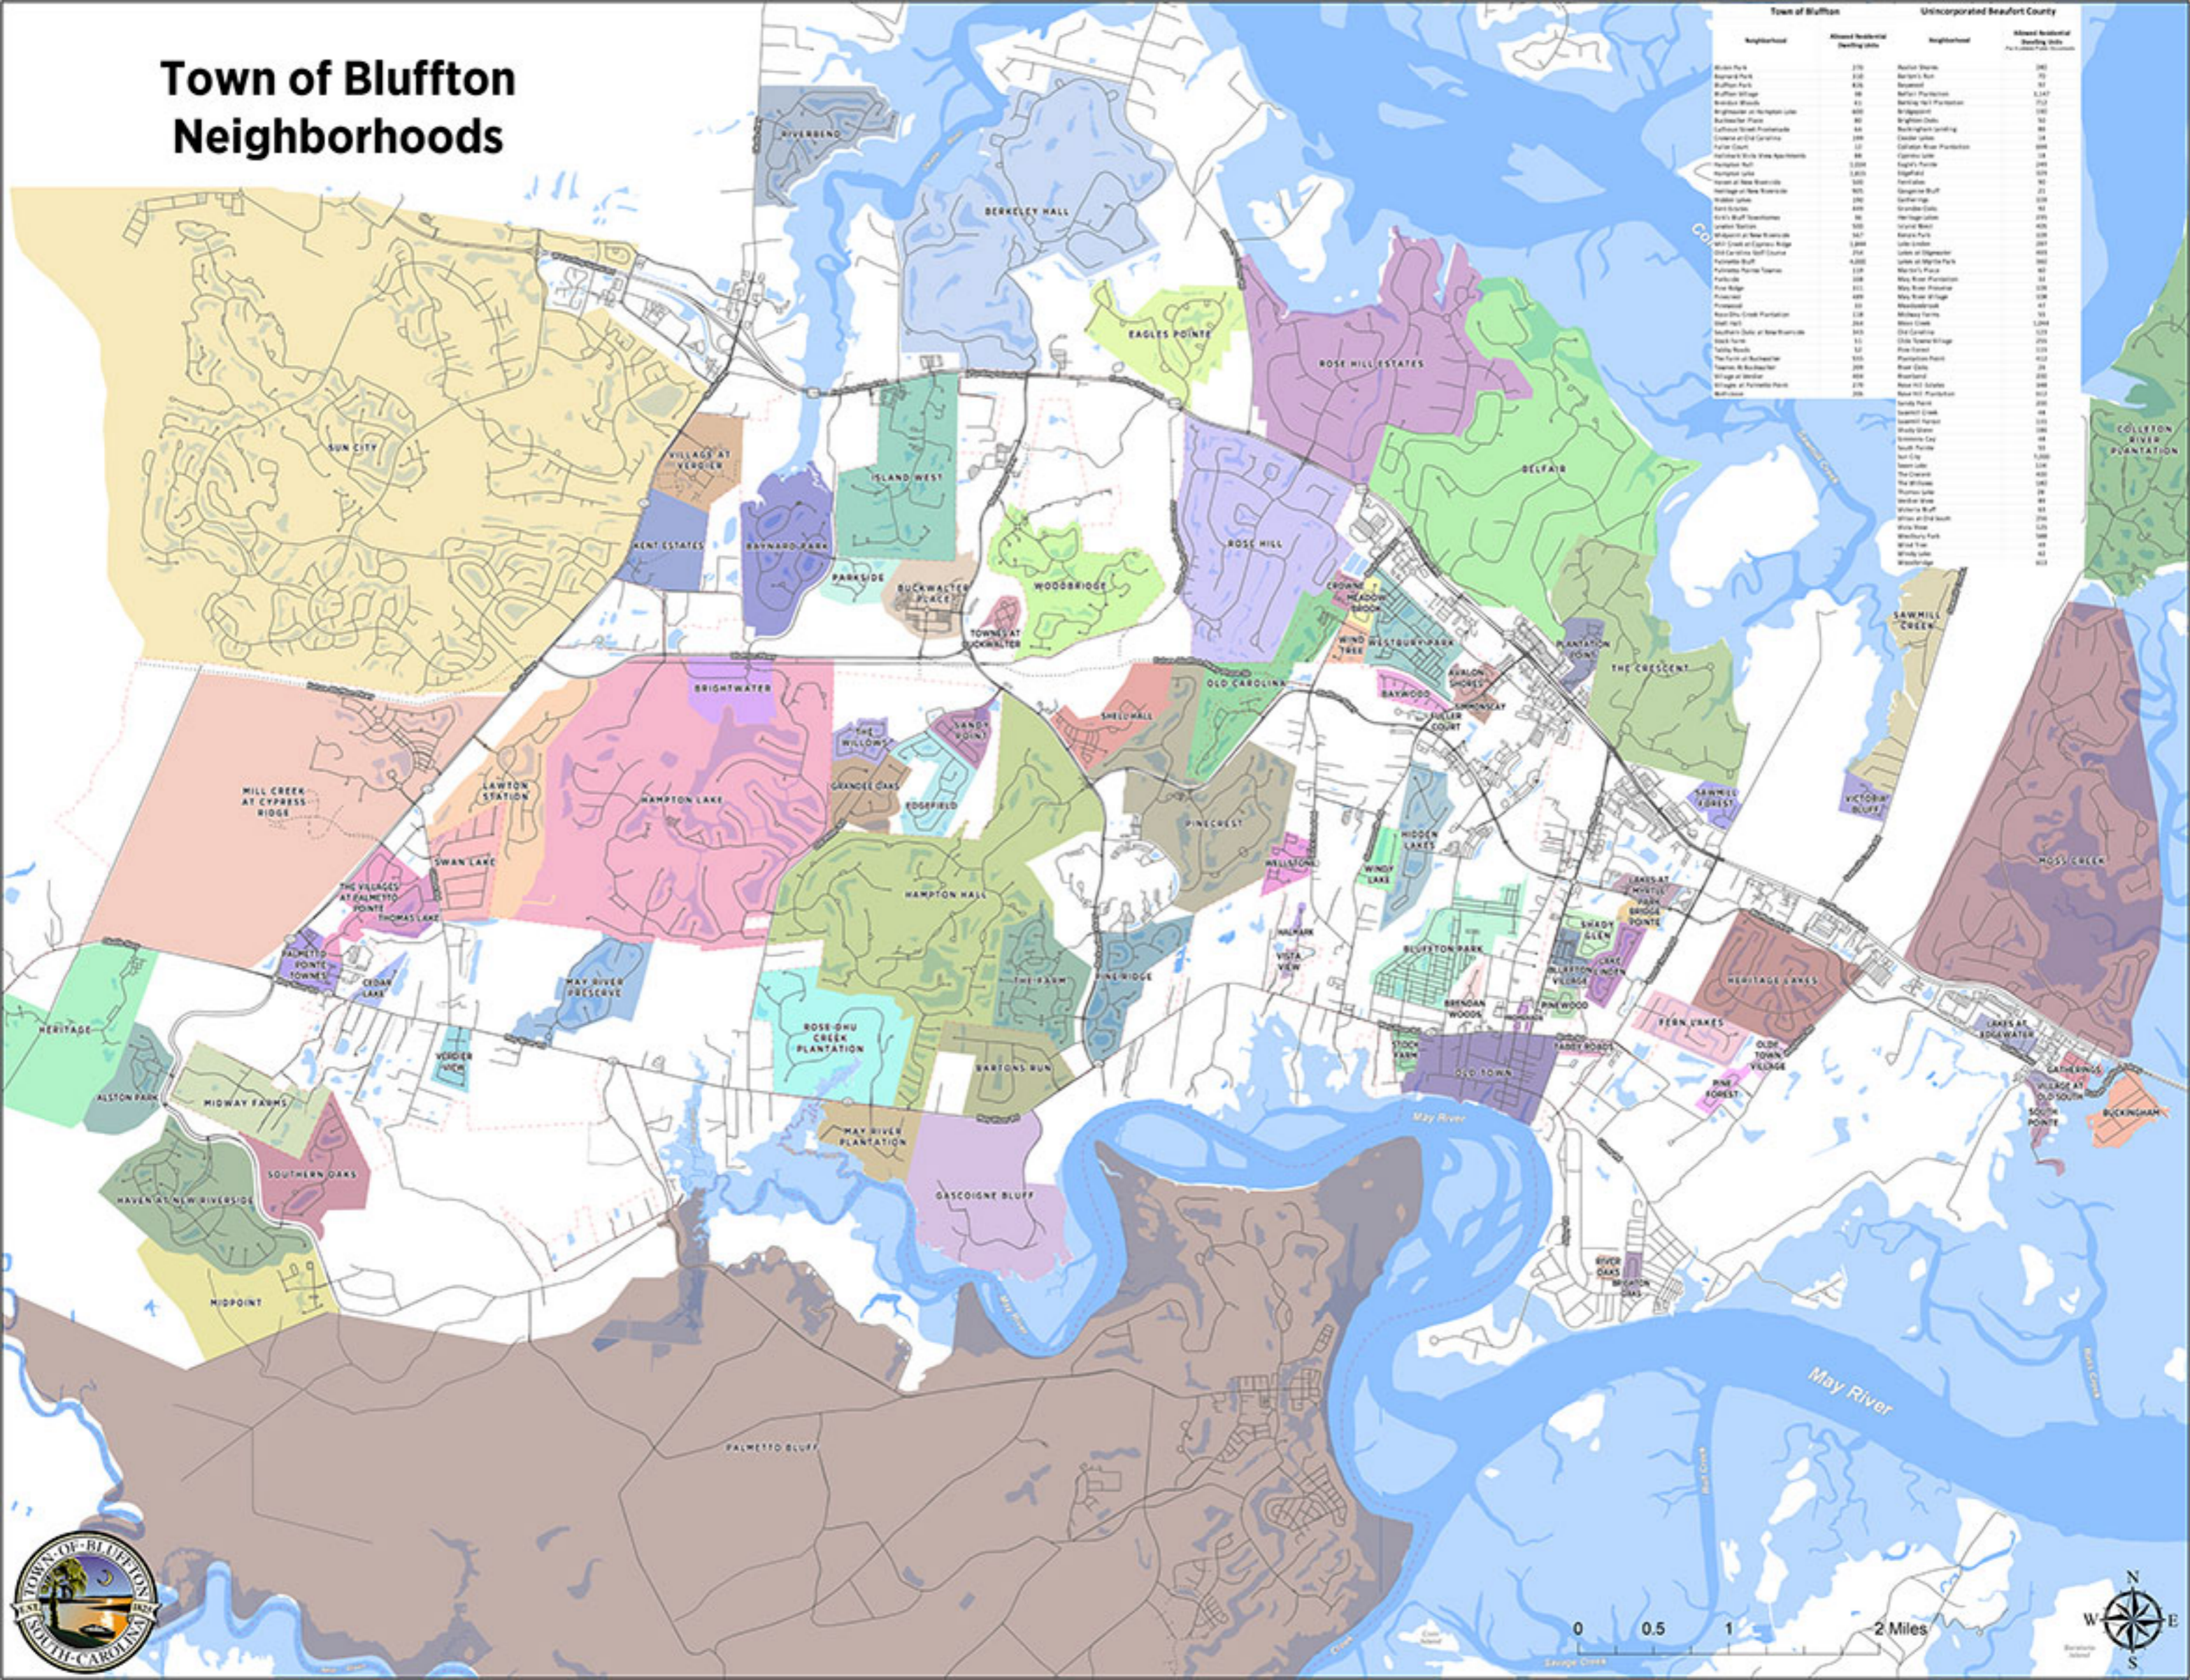

# Town of Bluffton Neighborhoods

## Town of Bluffton Unincorporated Beaufort County

Neighborhood	Approx Residential Density Units	Neighborhood	Approx Residential Density Units
Alston Park	270	Baywood	200
Baywood	270	Berkeley Hall	70
Berkeley Hall	70	Blackfoot	70
Blackfoot	70	Bull Run	1,147
Bull Run	1,147	Camelot	150
Camelot	150	Cypress Lake	100
Cypress Lake	100	Edgewater	70
Edgewater	70	Heritage Lakes	300
Heritage Lakes	300	Island West	100
Island West	100	Lawton Station	150
Lawton Station	150	Old Carolina	100
Old Carolina	100	Pine Ridge	100
Pine Ridge	100	Riverbend	100
Riverbend	100	Sawmill Creek	100
Sawmill Creek	100	Southern Oaks	100
Southern Oaks	100	Stock Farm	100
Stock Farm	100	Sun City	100
Sun City	100	Swan Lake	100
Swan Lake	100	Victoria Bluff	100
Victoria Bluff	100	Wendwood	100
Wendwood	100	Woodbridge	100
Woodbridge	100	Woodcroft	100
Woodcroft	100	Wynwood	100
Wynwood	100	Yucca Point	100
Yucca Point	100	Zephyr	100
Zephyr	100	Zipper	100
Zipper	100	...	...
...	...	...	...
...	...	...	...
...	...	...	...

0 0.5 1 2 Miles